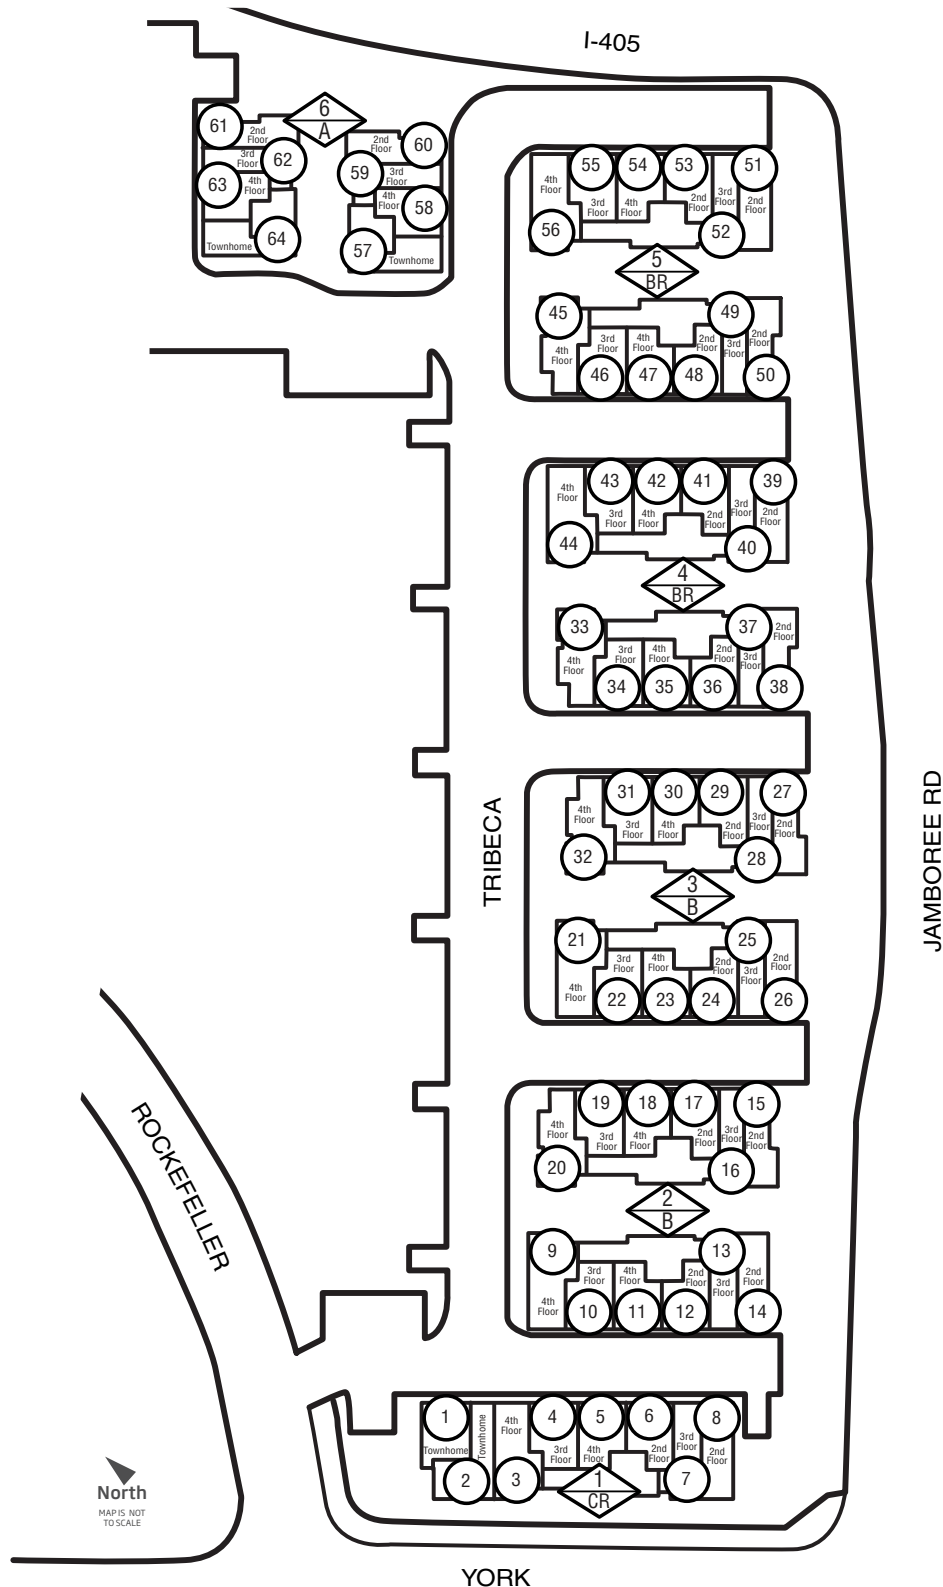

TRIBECA

AT CENTRAL PARK WEST

Homesites

PRELIMINARY

Rockefeller and York | Irvine, CA 92612 | 949-234-7880 | Lennar.com/OC

LENNAR