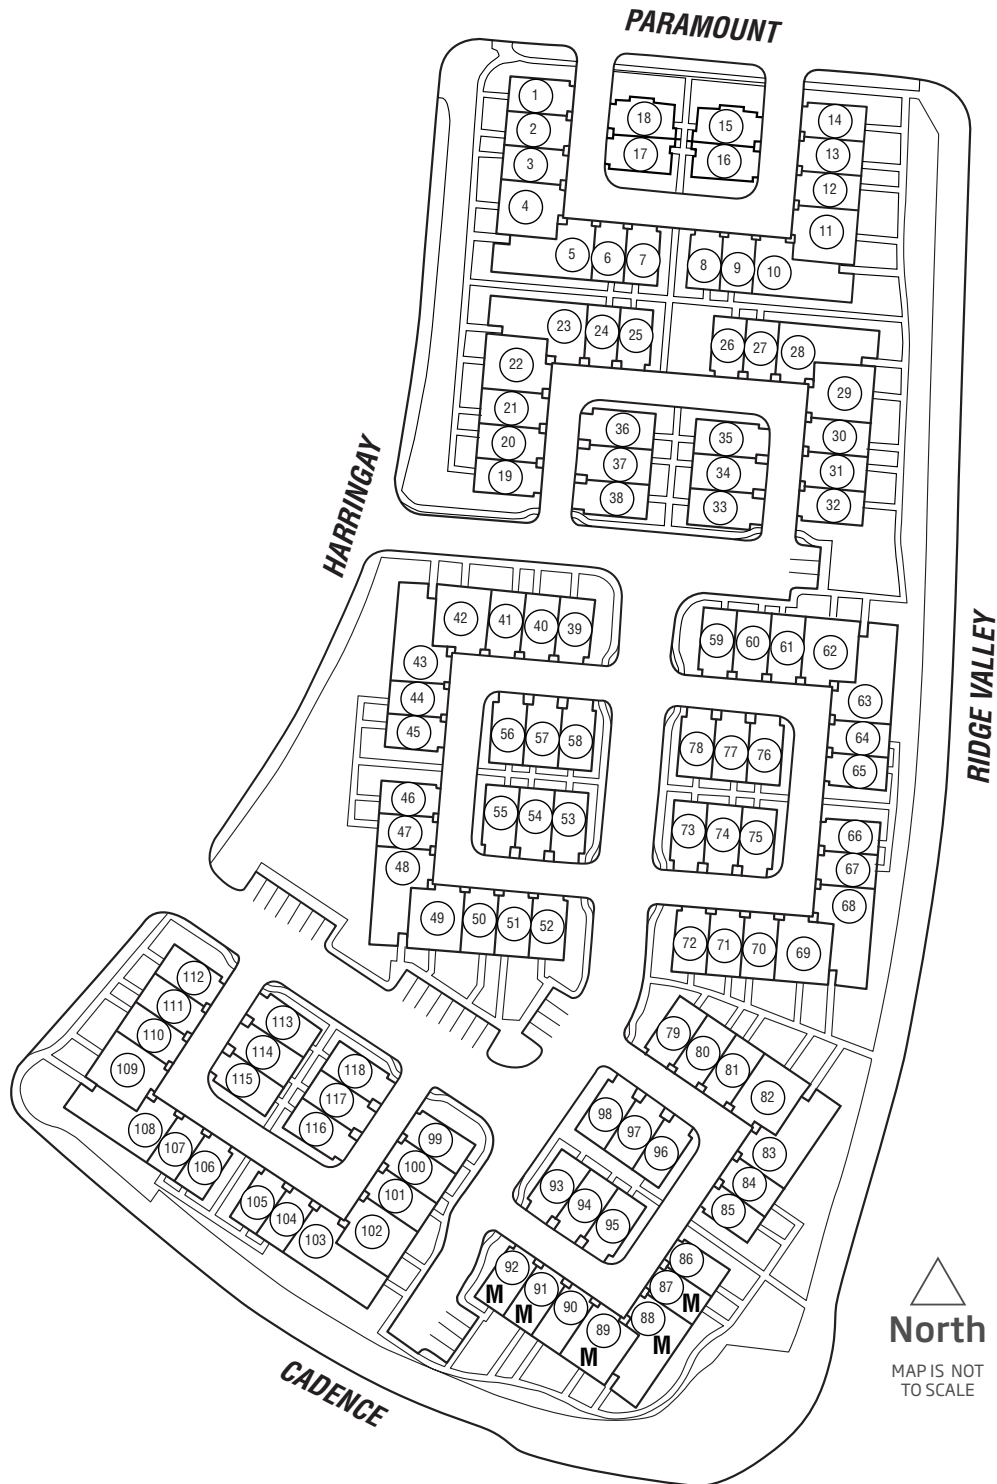

WINDCHIME

Homesites

141 Cadence | Irvine, CA 92618 | 949-234-7880 | Lennar.com/OC

LENNAR