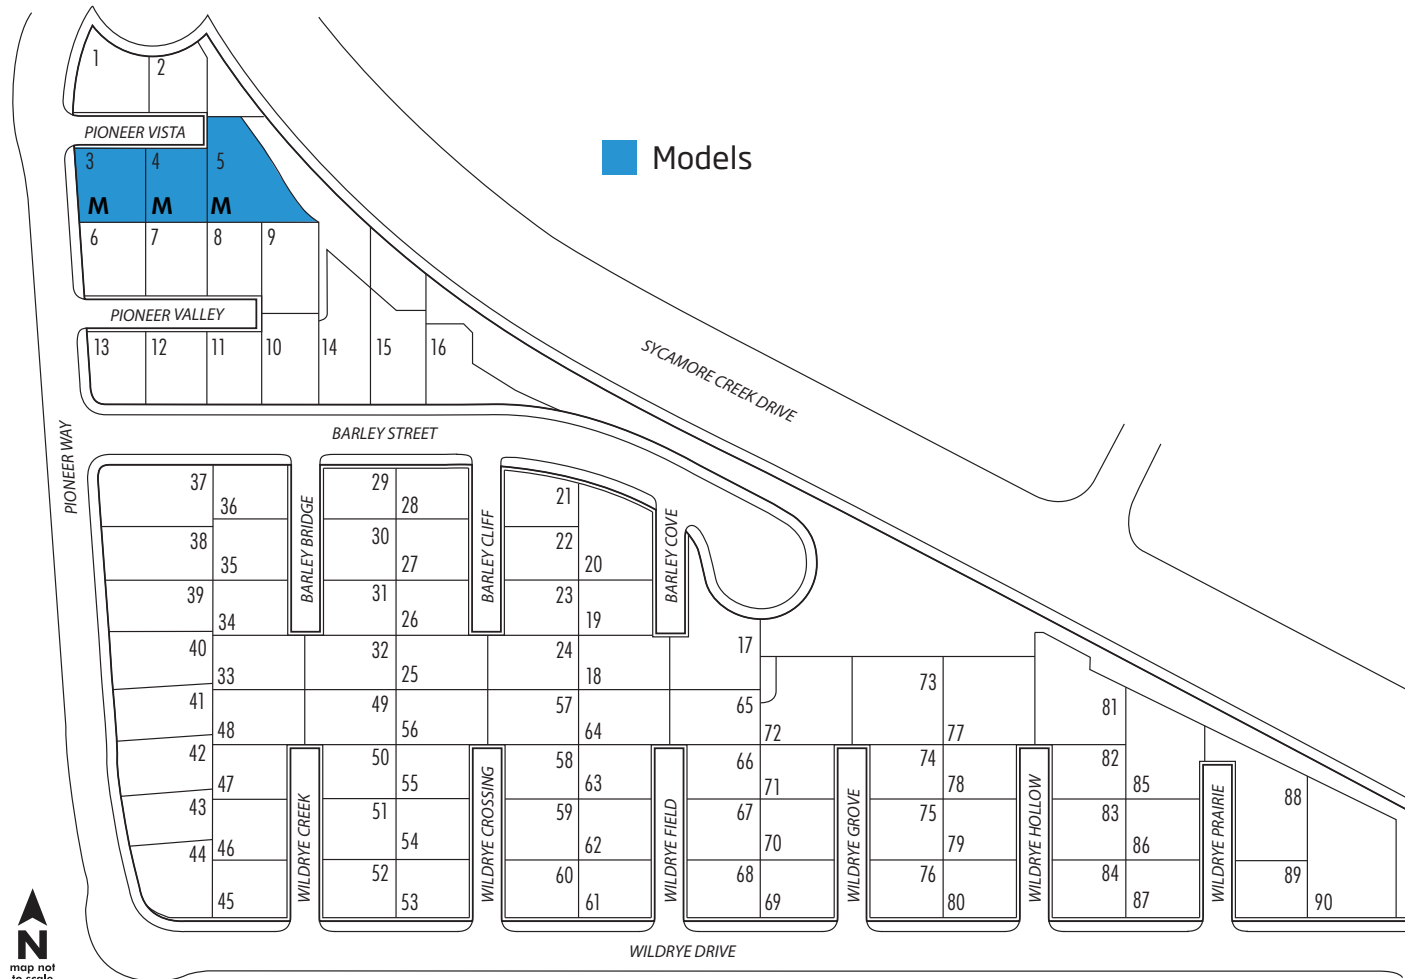

Preliminary

3721 Pioneer Vista | San Bernardino, CA 92407 | 800-496-0686 | Lennar.com/InlandEmpire

Siteplans and community maps are conceptual in nature and are merely an artist's rendition. These maps are solely for illustrative purposes and should never be relied upon. The past, present, future or proposed roads, easements, land uses, conditions, plat maps, lot sizes or layouts, zoning utilities, drainage, land conditions or development of any type whatsoever, whether reflected on the site plan or map, or whether outside the boundaries of the site plan or map, may not be shown or may be incomplete or inaccurate. The past, present, future or proposed roads, easements, land uses, conditions, plat maps, lot sizes or layouts, zoning utilities, drainage, land conditions or development of any type may or may not change in the future. It is not uncommon that any of the foregoing can change without notice to you. You should never rely on the accuracy of this map in making decisions relative to purchasing any property. We reserve the right to make changes at any time without notice. Map not to scale. Lennar Homes of California, Inc. License #728102. Lennar Sales Corp. California Bureau of Real Estate License #01252753. Copyright © 2018 Lennar Corporation. All rights reserved. Lennar and the Lennar logo are U.S. registered service marks or service marks of Lennar Corporation and/or its subsidiaries. 5/18