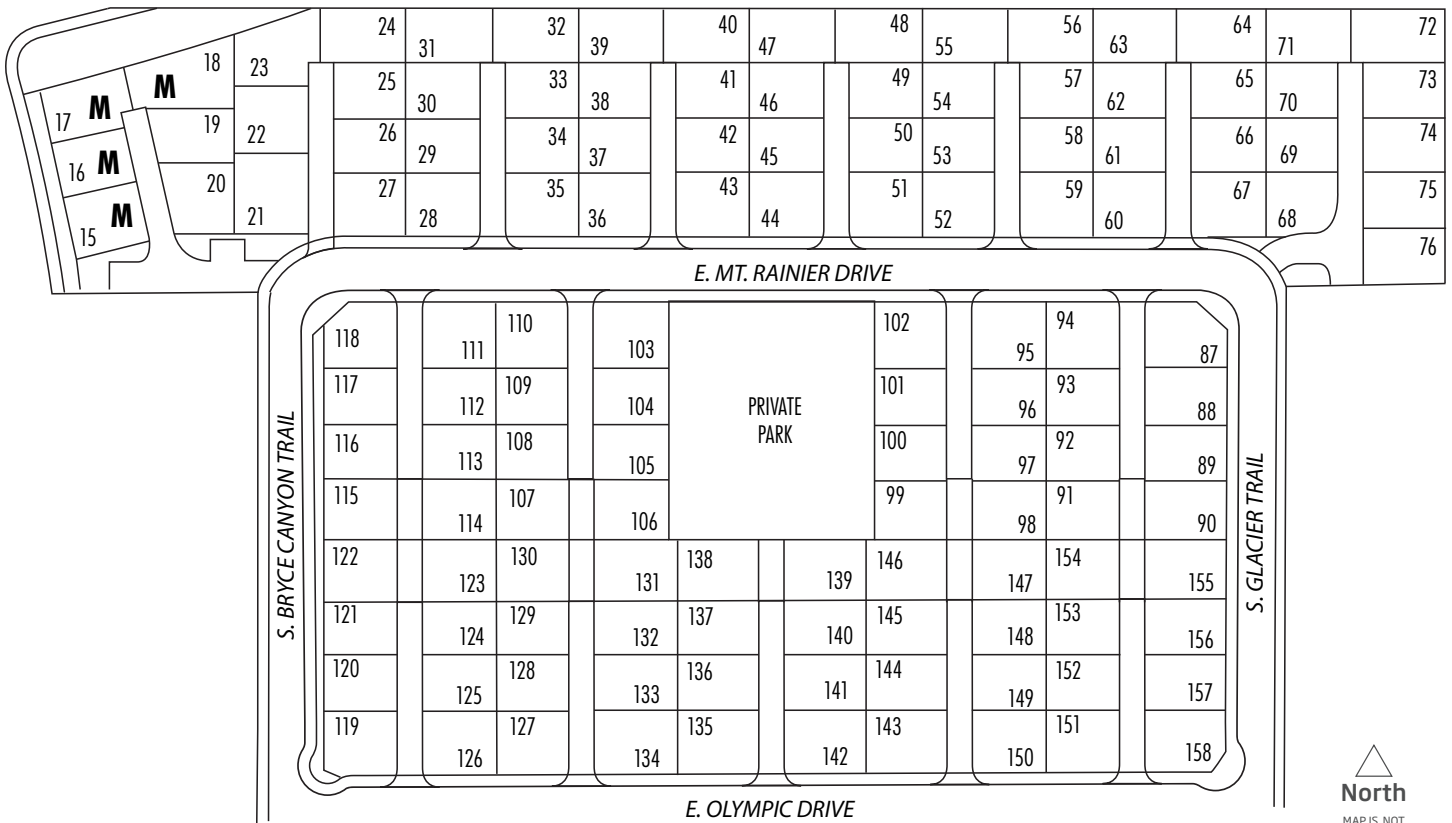

Eagle Rock at Grand Park

Homesites

3125 E. Mt. Rainier Dr. | Ontario Ranch, CA 91761 | 877-204-0445 | Lennar.com/InlandEmpire