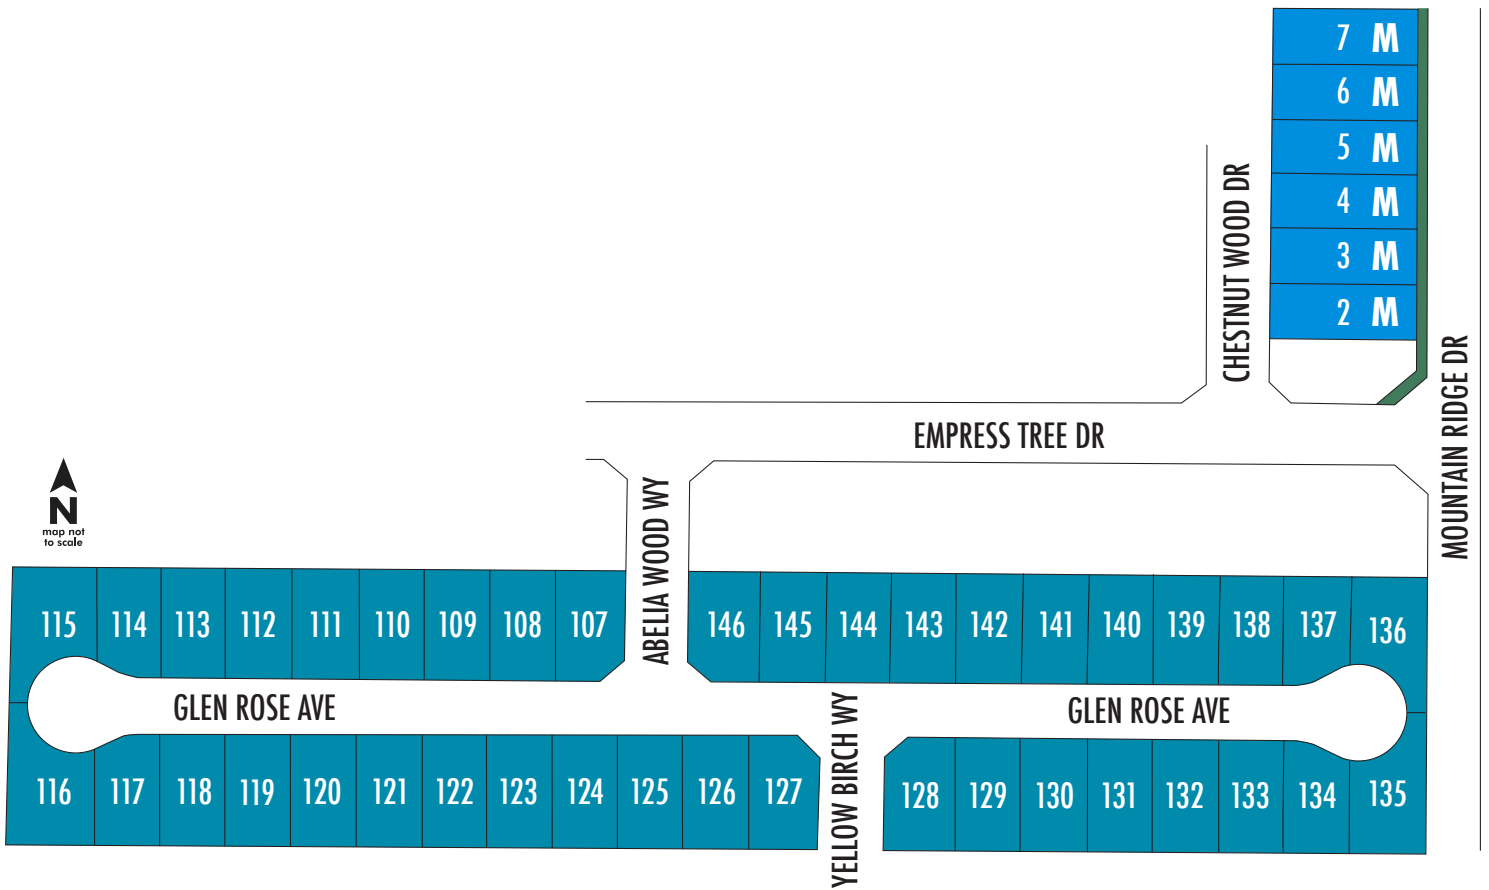

# The Chateau Series at Ashe Meadows

Homesites

6610 Chestnut Wood Dr. | Bakersfield, CA 93313 | 661-360-1217 | Lennar.com

**LENNAR**<sup>®</sup>

Siteplans and community maps are conceptual in nature and are merely an artist's rendition. These maps are solely for illustrative purposes and should never be relied upon. The past, present, future or proposed roads, easements, land uses, conditions, plat maps, lot sizes or layouts, zoning utilities, drainage, land conditions or development of any type whatsoever, whether reflected on the siteplan or map, or whether outside the boundaries of the siteplan or map, may not be shown or may be incomplete or inaccurate. The past, present, future or proposed roads, easements, land uses, conditions, plat maps, lot sizes or layouts, zoning utilities, drainage, land conditions or development of any type may or may not change in the future. It is not uncommon that any of the foregoing can change without notice to you. You should never rely on the accuracy of this map in making decisions relative to purchasing any property. We reserve the right to make changes at any time without notice. Map not to scale. Copyright © 2019 Lennar Corporation. All rights reserved. Lennar and the Lennar logo are U.S. registered service marks or service marks of Lennar Corporation and/or its subsidiaries. Lennar Fresno, Inc. d/b/a Cambridge Homes - License #021180. Lennar Homes of California, Inc. License #728102. Lennar Sales Corp. DRE License #01252753. 3/19