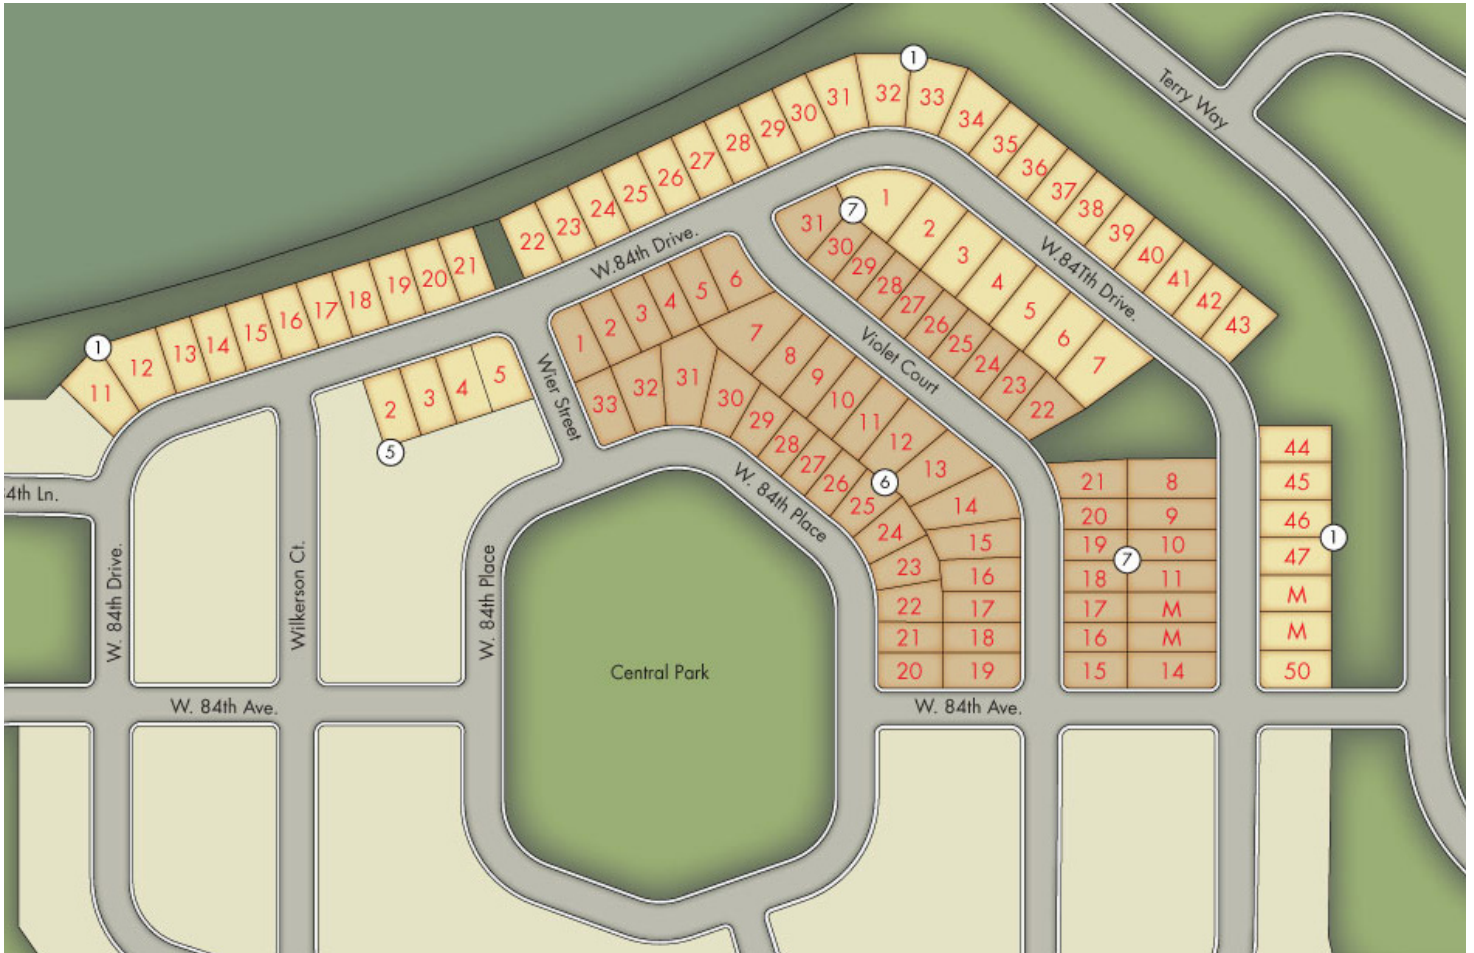

Leyden Rock

LENNAR.COM

17233 W 84th Drive, Arvada, CO 80007 • 303-507-9393

Site plans and community maps are conceptual in nature and are merely an artist's rendition. These maps are solely for illustrative purposes and should never be relied upon. THE PAST, PRESENT, FUTURE OR PROPOSED ROADS, EASEMENTS, LAND USES, CONDITIONS, PLAT MAPS, LOT SIZES OR LAYOUTS, ZONING, UTILITIES, DRAINAGE, LAND CONDITIONS, OR DEVELOPMENT OF ANY TYPE WHATSOEVER, WHETHER REFLECTED ON THE SITE PLAN OR MAP, OR WHETHER OUTSIDE THE BOUNDARIES OF THE SITE PLAN OR MAP, MAY NOT BE SHOWN OR MAY BE INCOMPLETE OR INACCURATE. THE PRESENT, FUTURE OR PROPOSED ROADS, EASEMENTS, LAND USES, CONDITIONS, PLAT MAPS, LOT SIZES OR LAYOUTS, ZONING, DRAINAGE, LAND CONDITIONS, OR DEVELOPMENT OF ANY TYPE MAY OR MAY NOT CHANGE IN THE FUTURE. IT IS NOT UNCOMMON THAT ANY OF THE FOREGOING CAN CHANGE WITHOUT NOTICE TO YOU. YOU SHOULD NEVER RELY ON THE ACCURACY OF THIS MAP IN MAKING ANY DECISIONS RELATIVE TO PURCHASING ANY PROPERTY. We reserve the right to make changes at any time without notice. Copyright © 2012 Lennar Corporation. Lennar and the Lennar logo are registered service marks of Lennar Corporation and/or its subsidiaries. 11/12