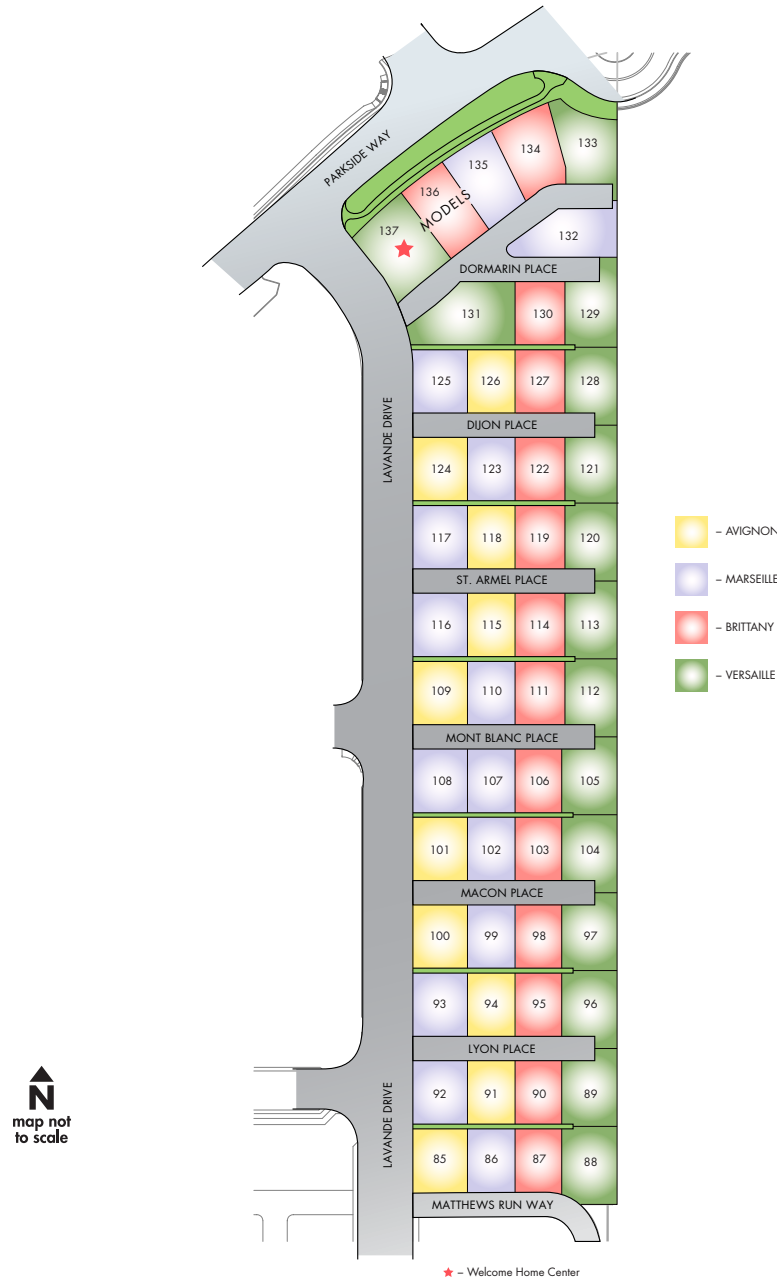

Chateau at Diamond Creek

HOMESITES

LENNAR.COM

1579 Parkside Way, Roseville CA 95747 • 916-580-6370

Map is artist conception and is not to scale. Copyright © 2013 Lennar Corporation. All rights reserved. Lennar and the Lennar logo are service marks or registered service marks of Lennar Corporation and/or its subsidiaries. Lennar Homes of California, Inc. — License #728102. Lennar Sales Corp. — BRE License #01252753. 8/26/13