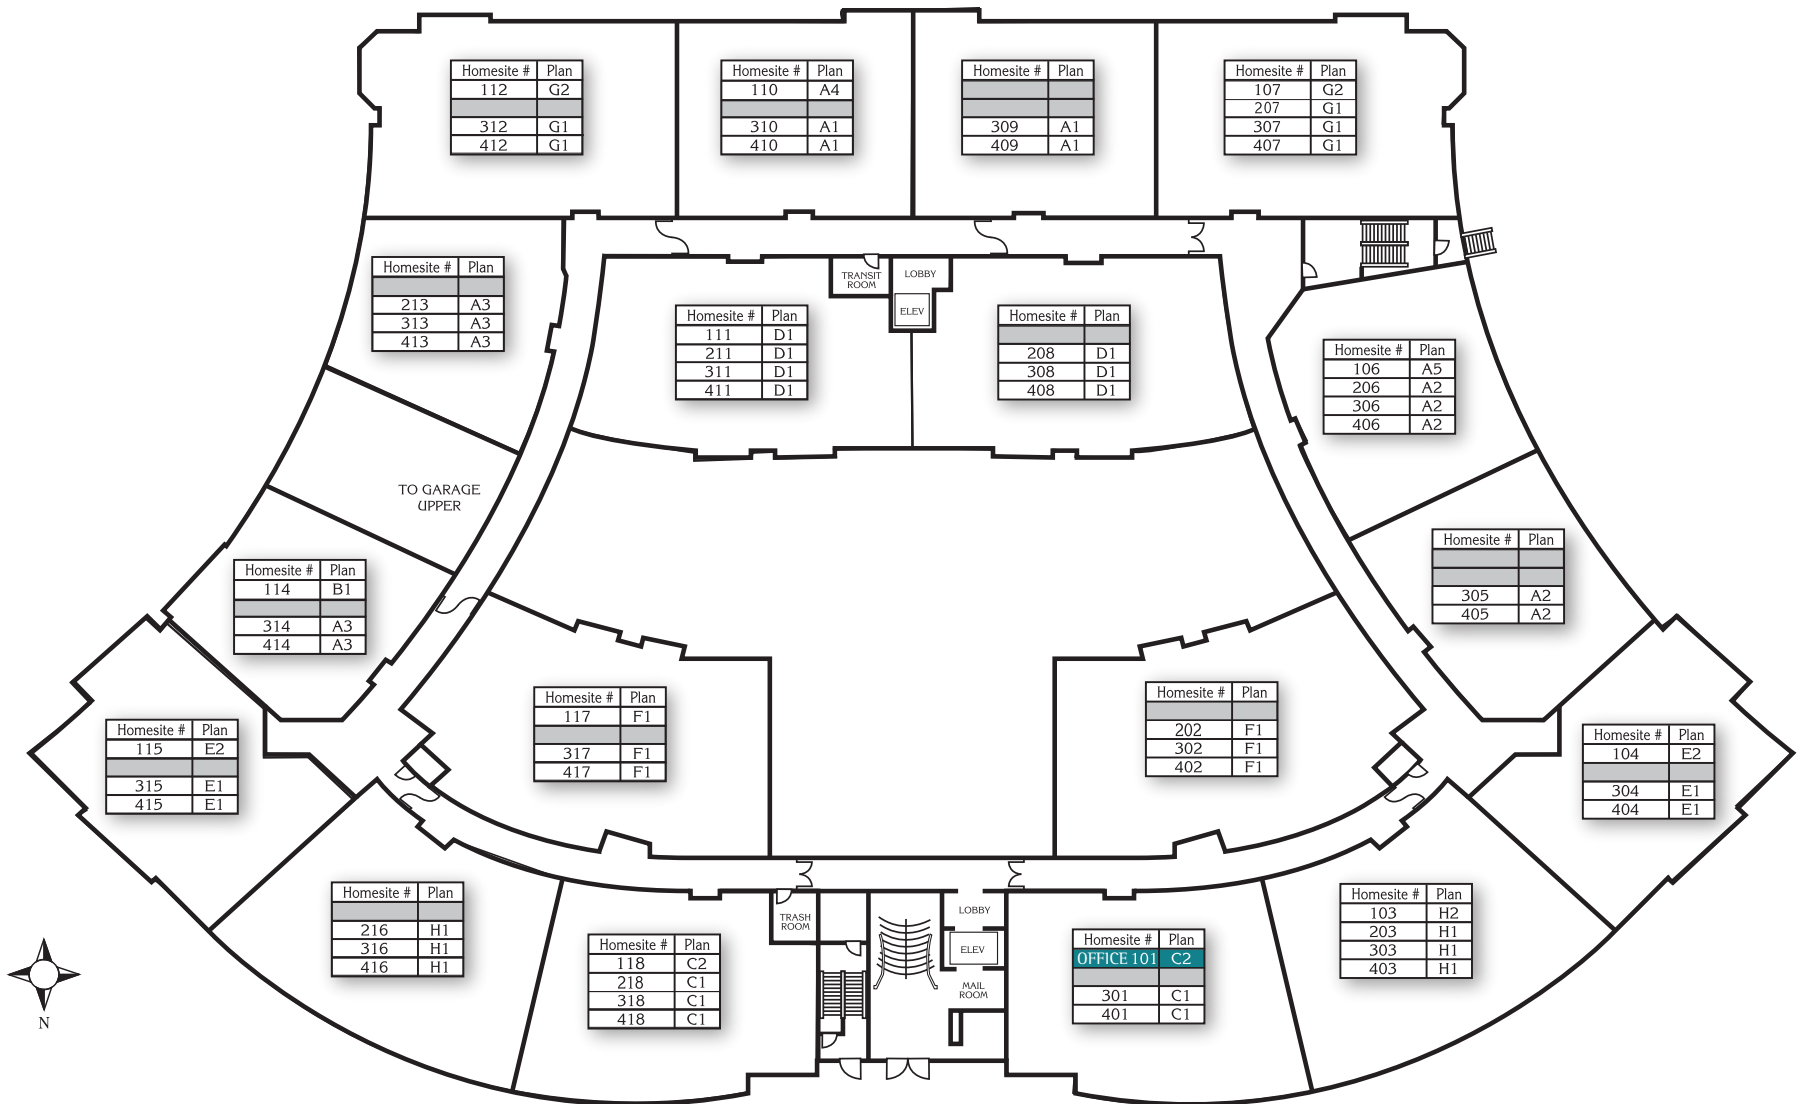

The Lennox Siteplan

CPWLiving.com | 402-101 Rockefeller, Irvine, CA 92612 | Phone: 949-679-0435 | Fax: 949-679-0436 | **LENNAR**

Site plans and community maps are conceptual in nature and are merely an artist's rendition. These maps are solely for illustrative purposes and should never be relied upon. The past, present, future or proposed roads, easements, land uses, conditions, plat maps, lot sizes or layouts, zoning utilities, drainage, land conditions or development of any type whatsoever, whether reflected on the site plan or map, or whether outside the boundaries of the site plan or map, may not be shown or may be incomplete or inaccurate. The past, present, future or proposed roads, easements, land uses, conditions, plat maps, lot sizes or layouts, zoning utilities, drainage, land conditions or development of any type may not change in the future. It is not uncommon that any of the foregoing can change without notice to you. You should never rely on the accuracy of this map in making decisions relative to purchasing any property. We reserve the right to make changes at any time without notice. Lennar Homes of California, Inc. License #728102. Lennar Sales Corp. - DRE License #01252753. Copyright © 2013 Lennar Corporation. All rights reserved. Lennar and the Lennar logo are registered service marks or service marks of Lennar Corporation and/or its subsidiaries. 3/13