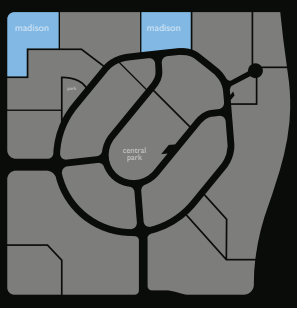

Madison

Central Park West

Central Park West map

LENNAR

65 Lennox, Irvine CA 92612 • 888-220-5502 • Lennar.com

Site plans and community maps are conceptual in nature and are merely an artist's rendition. These maps are solely for illustrative purposes and should never be relied upon. THE PAST, PRESENT, FUTURE OR PROPOSED ROADS, EASEMENTS, LAND USES, CONDITIONS, PLAT MAPS, LOT SIZES OR LAYOUTS, ZONING, UTILITIES, DRAINAGE, LAND CONDITIONS, OR DEVELOPMENT OF ANY TYPE WHATSOEVER, WHETHER REFLECTED ON THE SITE PLAN OR MAP, OR WHETHER OUTSIDE THE BOUNDARIES OF THE SITE PLAN OR MAP, MAY NOT BE SHOWN OR MAY BE INCOMPLETE OR INACCURATE. THE PRESENT, FUTURE OR PROPOSED ROADS, EASEMENTS, LAND USES, CONDITIONS, PLAT MAPS, LOT SIZES OR LAYOUTS, ZONING, DRAINAGE, LAND CONDITIONS, OR DEVELOPMENT OF ANY TYPE MAY OR MAY NOT CHANGE IN THE FUTURE. IT IS NOT UNCOMMON THAT ANY OF THE FOREGOING CAN CHANGE WITHOUT NOTICE TO YOU. YOU SHOULD NEVER RELY ON THE ACCURACY OF THIS MAP IN MAKING ANY DECISIONS RELATIVE TO PURCHASING ANY PROPERTY. We reserve the right to make changes at any time without notice. Copyright © 2013 Lennar Corporation. Lennar and the Lennar logo are registered service marks of Lennar Corporation and/or its subsidiaries. Lennar Homes of California, Inc. License No. 728102. Lennar Sales Corp. — DRE Lic# 01252753. 02/13