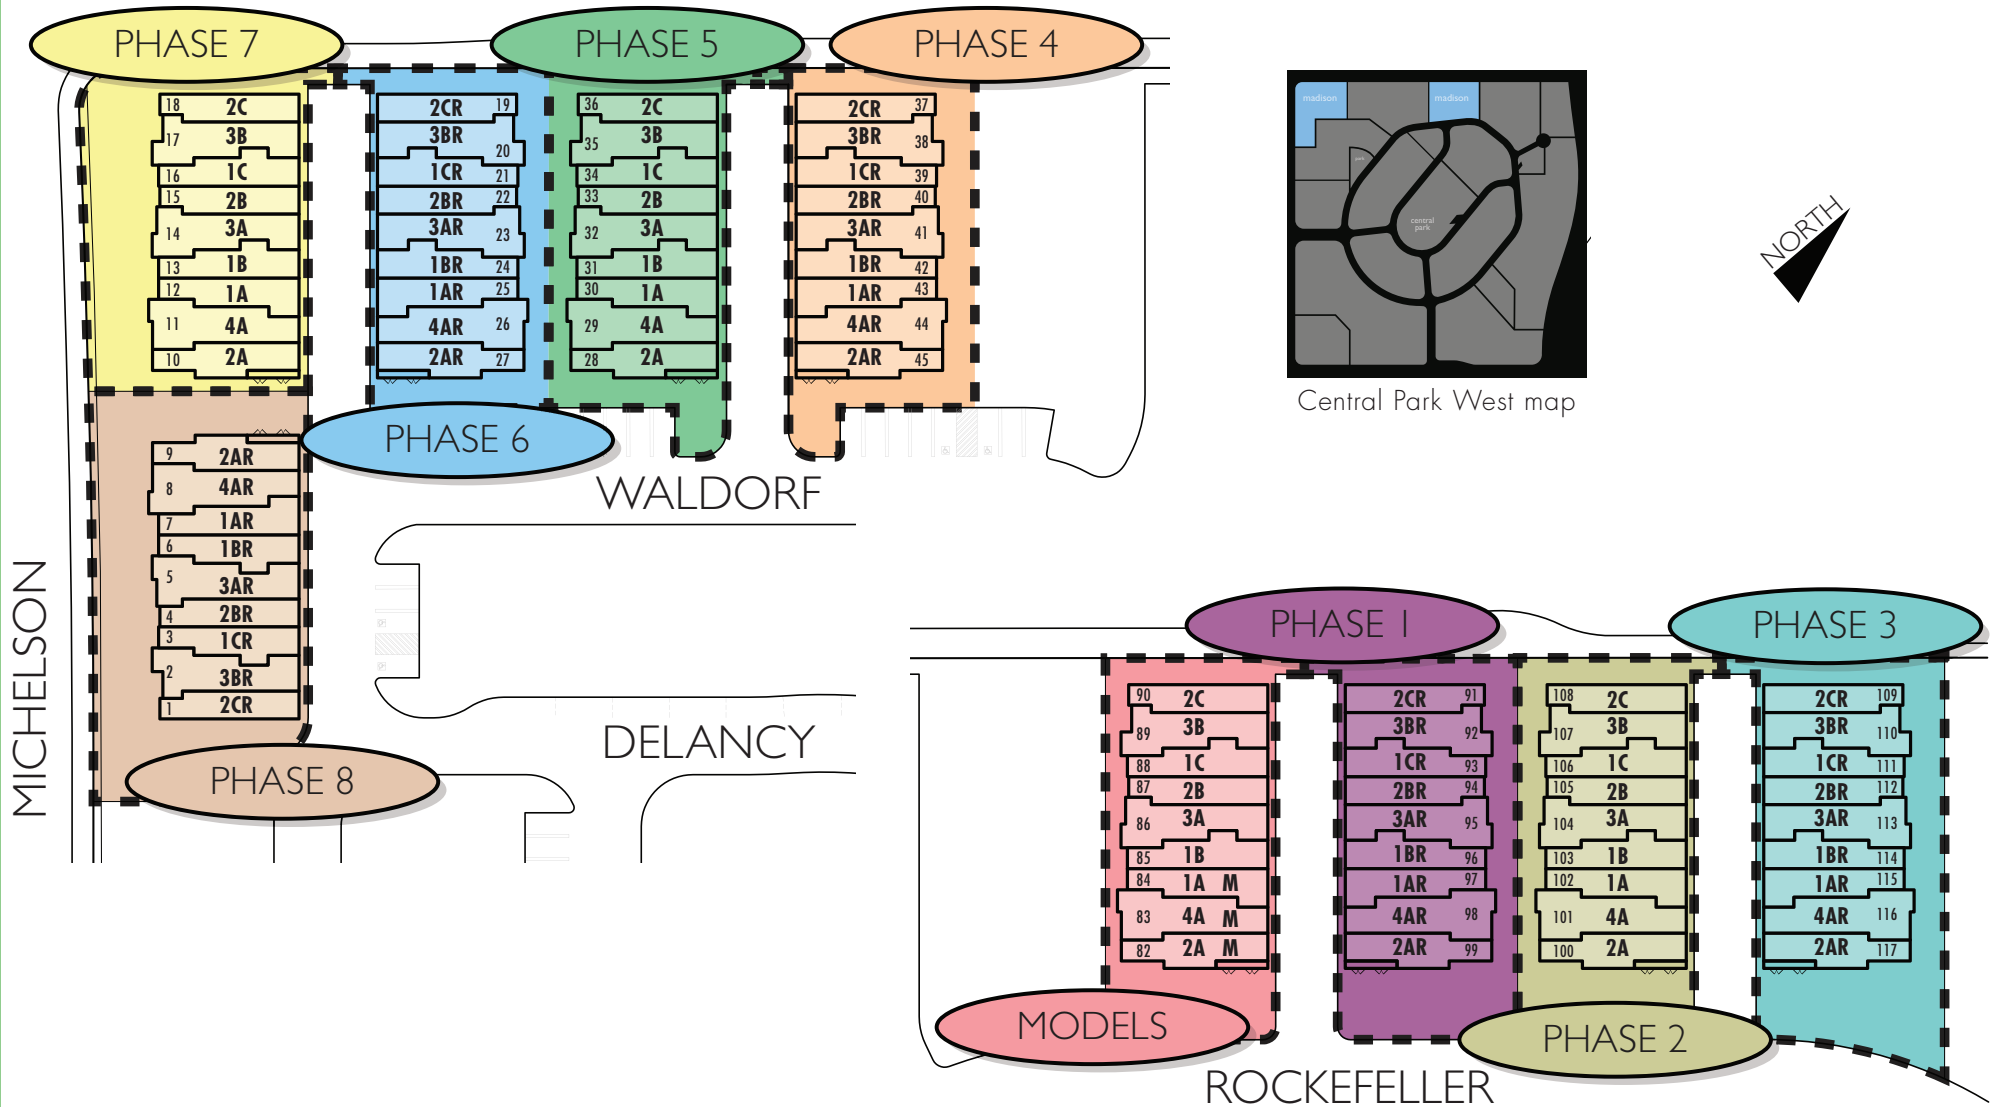

Madison

Central Park West

Central Park West map

LENNAR

65 Lennox, Irvine CA 92612 • 888-220-5502 • Lennar.com

Site plans and community maps are conceptual in nature and are merely an artist's rendition. These maps are solely for illustrative purposes and should never be relied upon. THE PAST, PRESENT, FUTURE OR PROPOSED ROADS, EASEMENTS, LAND USES, CONDITIONS, PLAT MAPS, LOT SIZES OR LAYOUTS, ZONING, UTILITIES, DRAINAGE, LAND CONDITIONS, OR DEVELOPMENT OF ANY TYPE WHATSOEVER, WHETHER REFLECTED ON THE SITE PLAN OR MAP, OR WHETHER OUTSIDE THE BOUNDARIES OF THE SITE PLAN OR MAP, MAY NOT BE SHOWN OR MAY BE INCOMPLETE OR INACCURATE. THE PRESENT, FUTURE OR PROPOSED ROADS, EASEMENTS, LAND USES, CONDITIONS, PLAT MAPS, LOT SIZES OR LAYOUTS, ZONING, DRAINAGE, LAND CONDITIONS, OR DEVELOPMENT OF ANY TYPE MAY OR MAY NOT CHANGE IN THE FUTURE. IT IS NOT UNCOMMON THAT ANY OF THE FOREGOING CAN CHANGE WITHOUT NOTICE TO YOU. YOU SHOULD NEVER RELY ON THE ACCURACY OF THIS MAP IN MAKING ANY DECISIONS RELATIVE TO PURCHASING ANY PROPERTY. We reserve the right to make changes at any time without notice. Copyright © 2013 Lennar Corporation. Lennar and the Lennar logo are registered service marks of Lennar Corporation and/or its subsidiaries. Lennar Homes of California, Inc. License No. 728102. Lennar Sales Corp. — DRE Lic# 01252753. 02/13