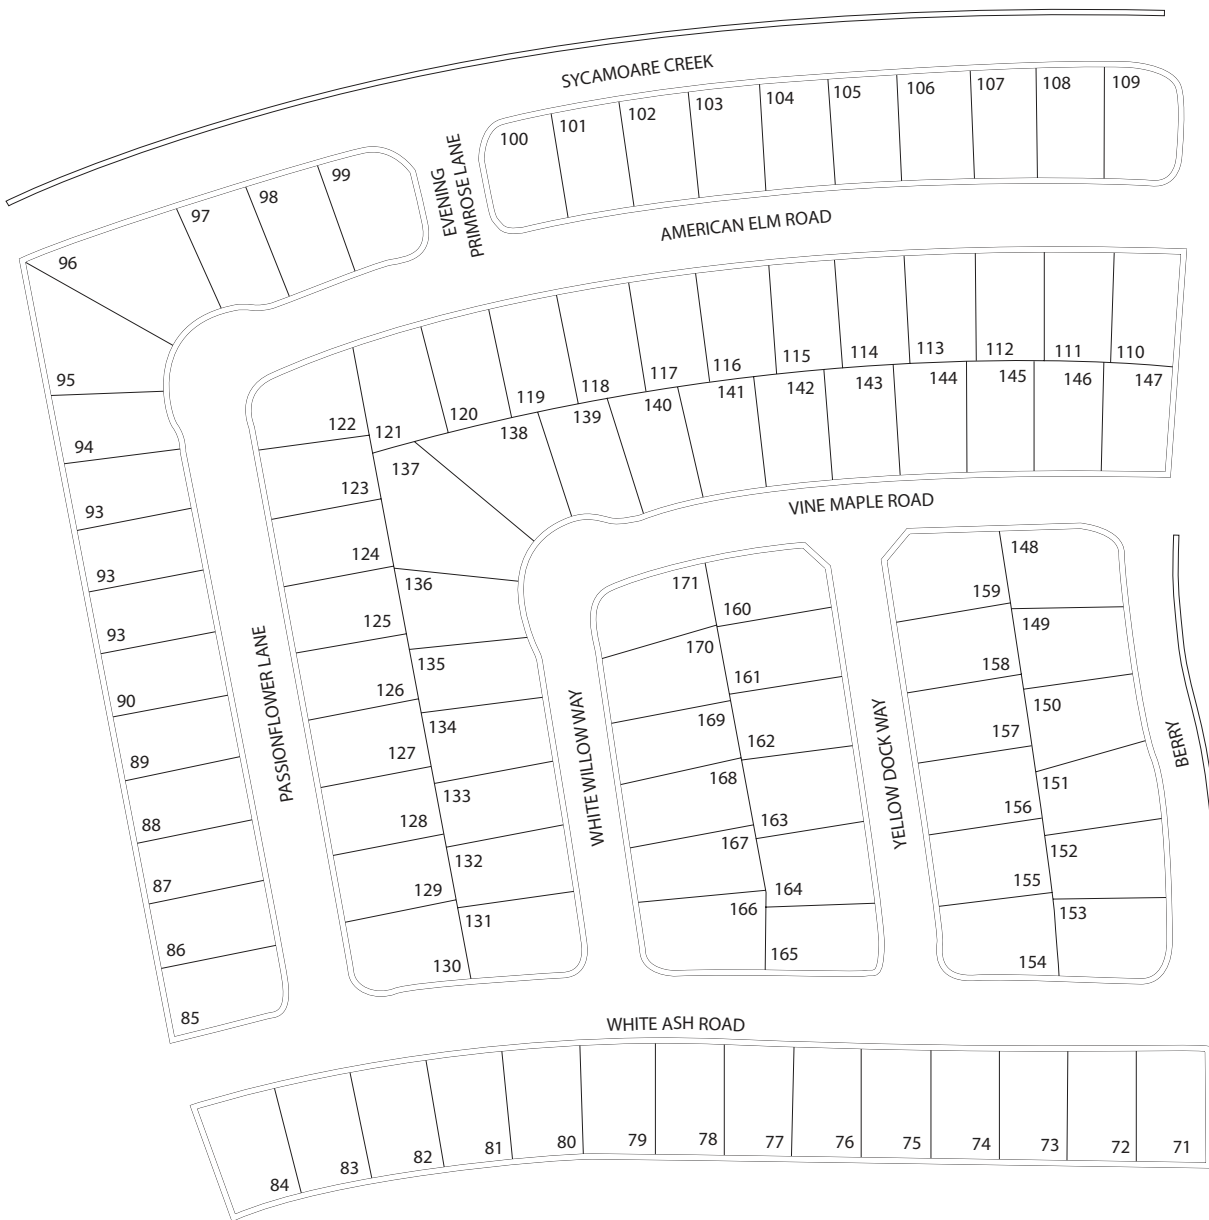

Chapparal at Rosena Ranch

HOMESITES

map not to scale

LENNAR.COM

17868 Grand Fir Lane, San Bernardino, CA 92407 • 877-205-4025

Map is artist conception and is not to scale. Copyright © 2011 Lennar Corporation. All rights reserved. Lennar and the Lennar logo are service marks or registered service marks of Lennar Corporation and/or its subsidiaries. Lennar Homes of California, Inc. — License #728102. Lennar Sales Corp. — DRE License #01252753. 3/11