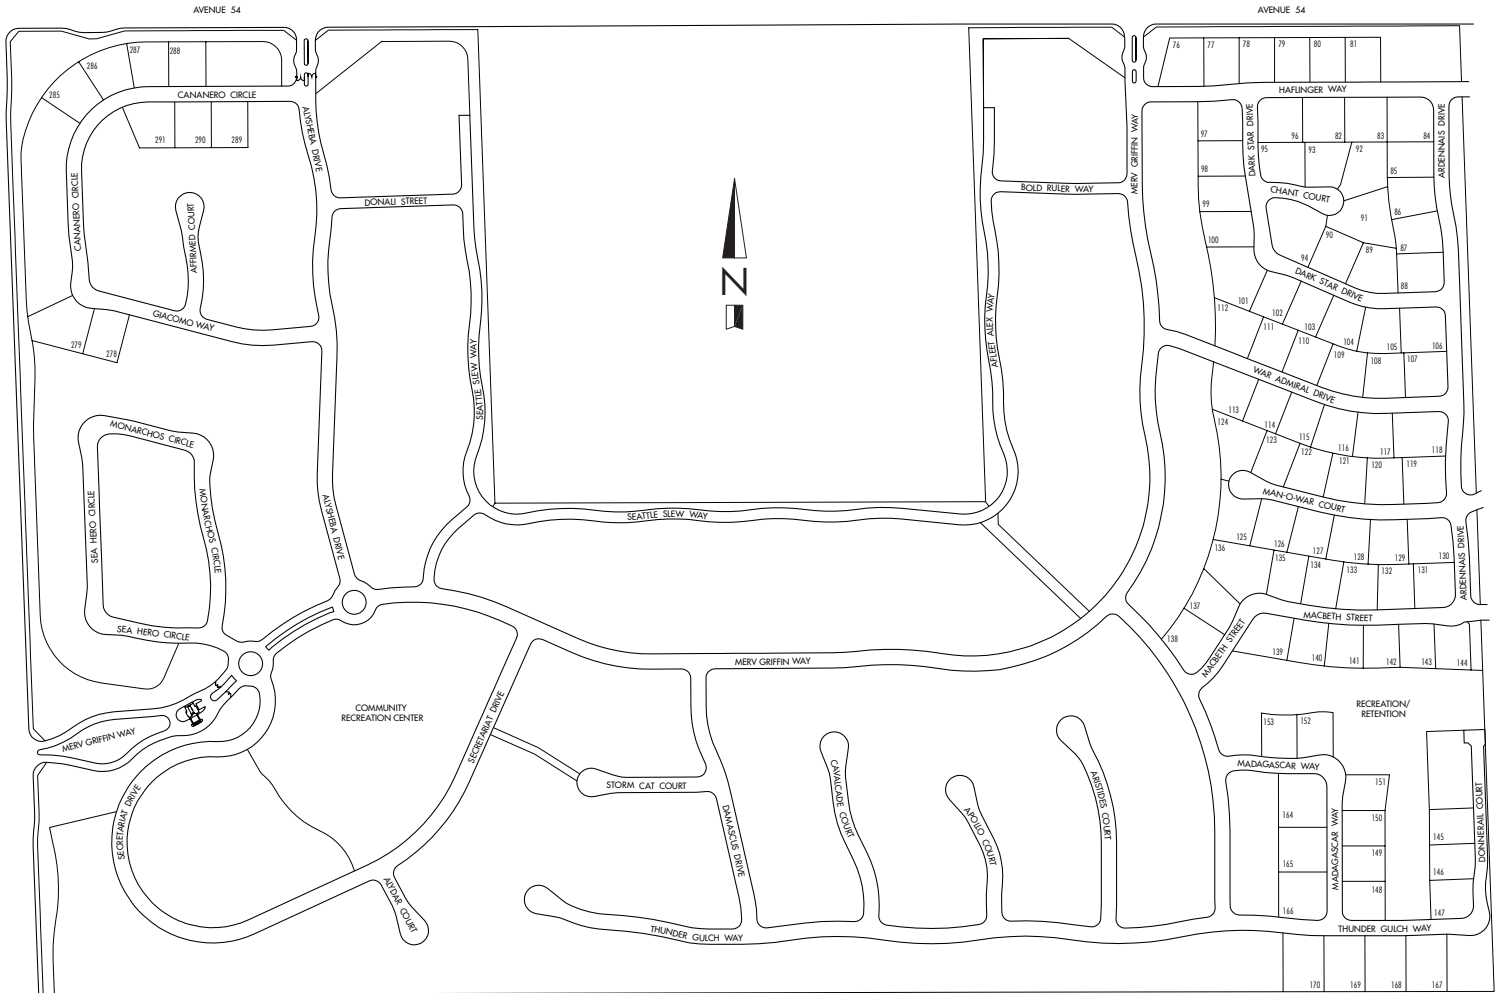

Belmont at Griffin Ranch

HOMESITES

LENNAR.COM

Belmont at Griffin Ranch • 54-835 Damascus Drive, La Quinta, CA 92253 • (855) 764-0042

Site plans and community maps are conceptual in nature and are merely an artist's rendition. These maps are solely for illustrative purposes and should never be relied upon. The past, present, future or proposed roads, easements, land uses, conditions, plat maps, lot sizes or layouts, zoning utilities, drainage, land conditions or development of any type whatsoever, whether reflected on the site plan or map, or whether outside the boundaries of the site plan or map, may not be shown or may be incomplete or inaccurate. The past, present, future or proposed roads, easements, land uses, conditions, plat maps, lot sizes or layouts, zoning utilities, drainage, land conditions or development of any type may or may not change in the future. It is not uncommon that any of the foregoing can change without notice to you. You should never rely on the accuracy of this map in making decisions relative to purchasing any property. We reserve the right to make changes at any time without notice. Lennar Homes of California, Inc. License #728102. Lennar Sales Corp. - California Bureau of Real Estate License #01252753. Copyright © 2014 Lennar Corporation. All rights reserved. Lennar and the Lennar logo are registered service marks or service marks of Lennar Corporation and/or its subsidiaries. 3/14