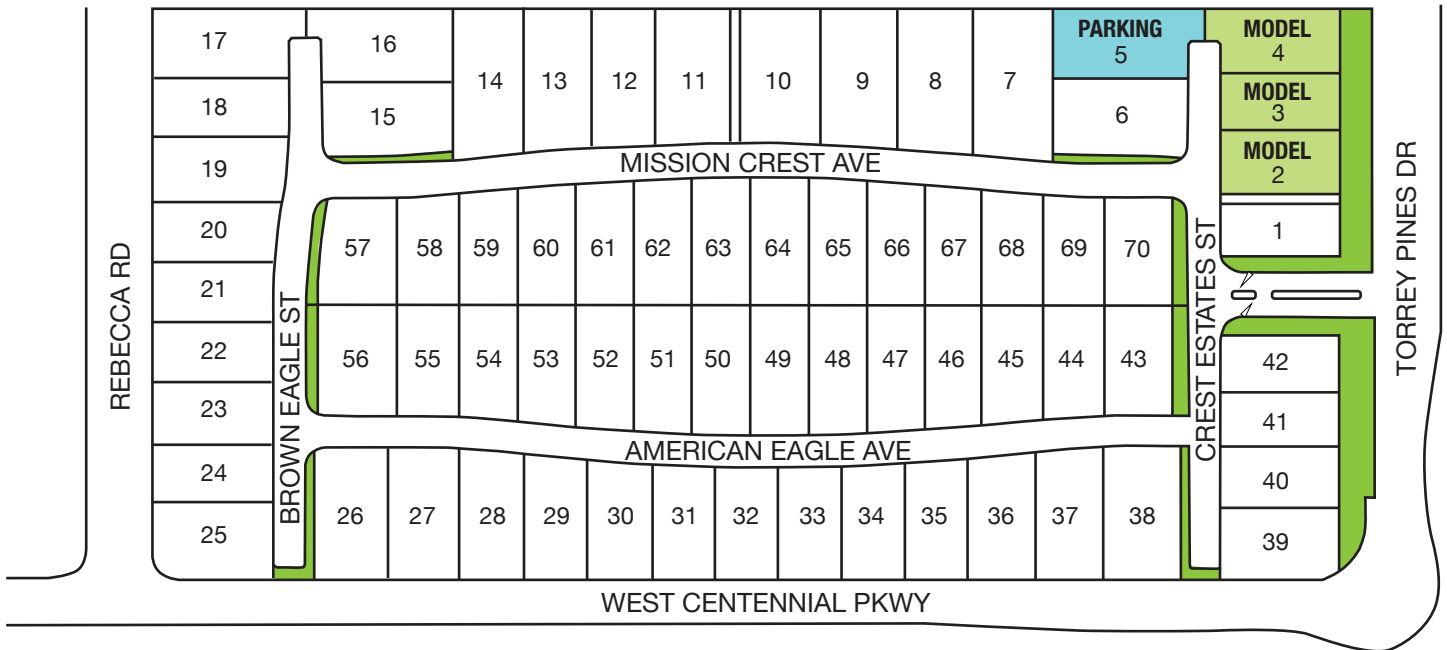

Eagle Ranch

Homesites

LENNAR.COM

Eagle Ranch • 6490 Crest Estates St., Las Vegas, NV 89131

Site plans and community maps are conceptual in nature and are merely an artist's rendition. These maps are solely for illustrative purposes and should never be relied upon. THE PAST, PRESENT, FUTURE OR PROPOSED ROADS, EASEMENTS, LAND USES, CONDITIONS, PLAT MAPS, LOT SIZES OR LAYOUTS, ZONING, UTILITIES, DRAINAGE, LAND CONDITIONS, OR DEVELOPMENT OF ANY TYPE WHATSOEVER, WHETHER REFLECTED ON THE SITE PLAN OR MAP, OR WHETHER OUTSIDE THE BOUNDARIES OF THE SITE PLAN OR MAP, MAY NOT BE SHOWN OR MAY BE INCOMPLETE OR INACCURATE. THE PRESENT, FUTURE OR PROPOSED ROADS, EASEMENTS, LAND USES, CONDITIONS, PLAT MAPS, LOT SIZES OR LAYOUTS, ZONING, DRAINAGE, LAND CONDITIONS, OR DEVELOPMENT OF ANY TYPE MAY OR MAY NOT CHANGE IN THE FUTURE. IT IS NOT UNCOMMON THAT ANY OF THE FOREGOING CAN CHANGE WITHOUT NOTICE TO YOU. YOU SHOULD NEVER RELY ON THE ACCURACY OF THIS MAP IN MAKING ANY DECISIONS RELATIVE TO PURCHASING ANY PROPERTY. We reserve the right to make changes at any time without notice. Copyright © 2014 Lennar Corporation. All rights reserved. Lennar, the Lennar logo and Everything's Included Logo are registered service marks or service marks of Lennar Corporation and/or its subsidiaries. NV Contractors License No.0048844. 2/14