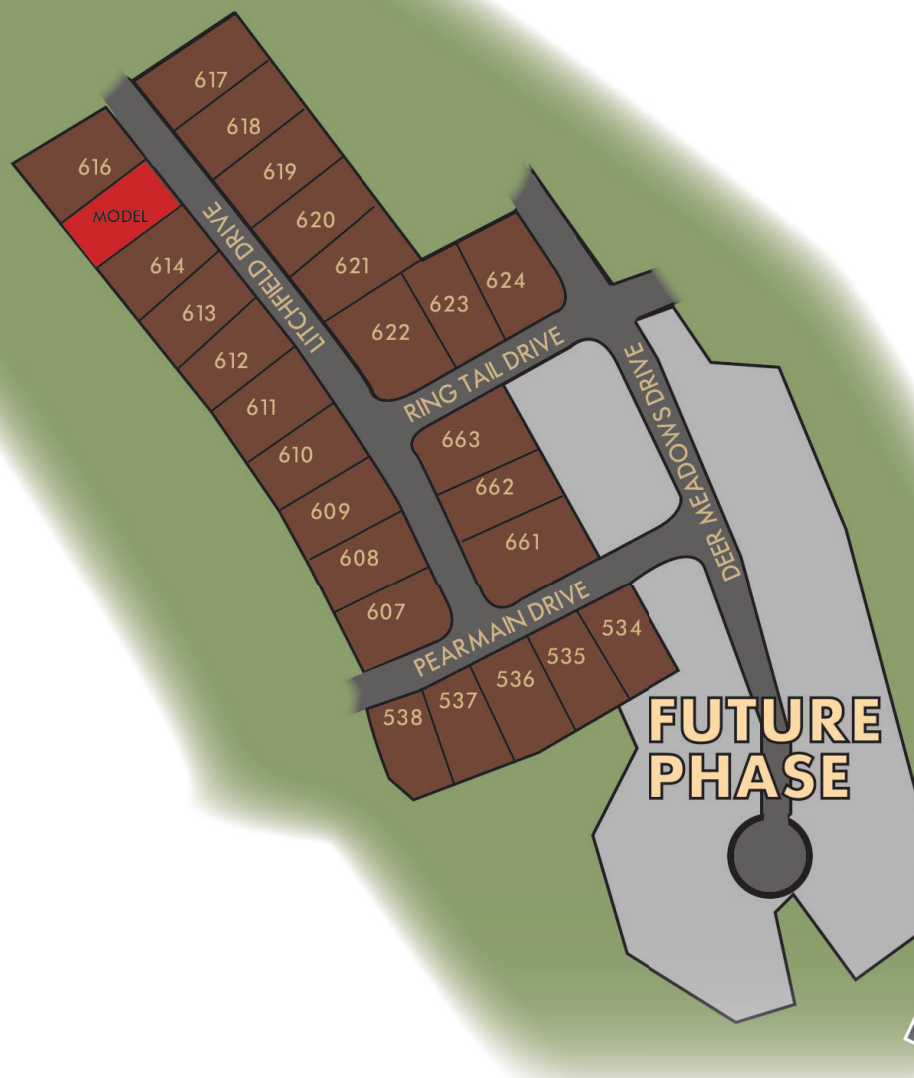

# Lawson - Litchfield

**LENNAR.COM**

3808 Litchfield Drive, Waxhaw, NC 28173  
866.530.2792

Prices subject to change without notice. Stated square footages are approximate and should not be used as representation of the home's precise or actual size. See a Lennar New Home Consultant for further information. Copyright © 2013 Lennar Corporation. Lennar and the Lennar logo are registered service marks of Lennar Corporation and/or its subsidiaries. MHBR#316. 2/13

**LENNAR**